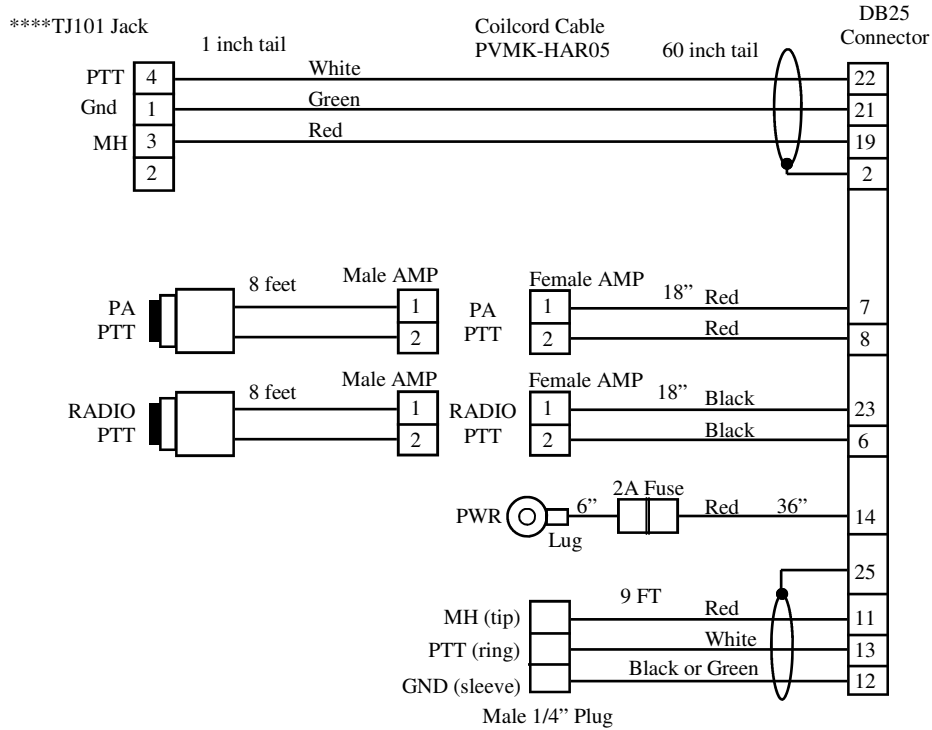

NOTE:
Kit includes: Harness Assy PV-P-WW-H01/E
Module Assy PVPCB-PK01 (not shown)

- NOTE:**
- Grind out holes in box and lid
 - Cover shields in DB25 connector

PART NUMBER:
PV- P-WW/E

CODE	DESCRIPTION
B	BMW PTT (no Brkt)
H	Harley PTT
K	Kawasaki PTT
G	Generic PTT